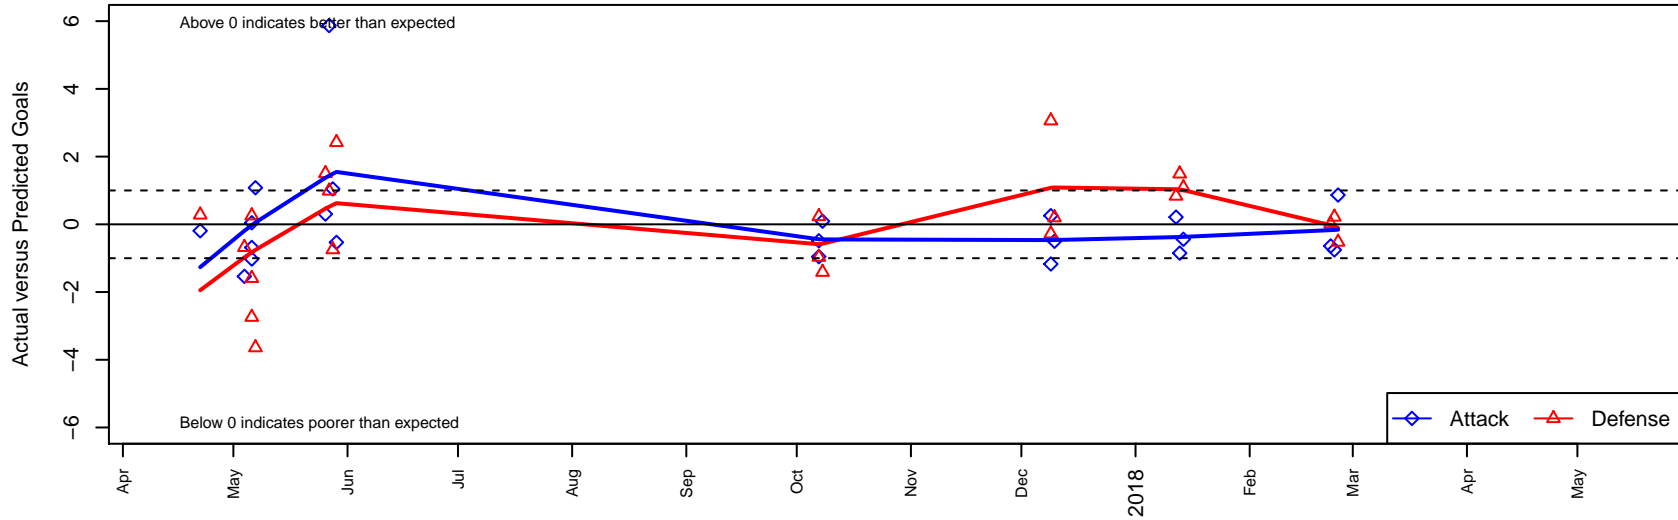

Boise Nationals Timbers Blue B03

Boise Nationals
 Boise, ID
 B03 total strength=1416
 attack=9.26 defense=7.7

alt names used:
 Boise Nationals Timbers Blue (ID)
 BOISE NATIONALS TIMBERS BNT 2003 BOY:
 BOISE NATIONALS TIMBERS BNT 2003 BOY:
 BOISE NATIONALS TIMBERS BNT 2003 BOY:
 Boise Nationals Timbers 03B Blue (ID)

Venues played:
 2016 Spr Idaho D3 U13/U14 Division 1
 2016 Canyon Rim Classic U14 B U14
 2016 ID State Cup U14
 2017 GEM State Challenge U15 U15
 2017 Timbers Winter Showcase 2003 FWRL U
 2017 FWRL NW B03

Boise Nationals Timbers Blue B03
 Dots are actual minus expected GF (blue circles) and GA (red triangles).
 Blue line is smoothed change in attack strength. Red is smoothed change in defense strength.

**attack and defense variance (black dot)
relative to other teams
and top 10 in region**

**attack and defense rating
relative to others at age
and all opponents in last 13 months**

Performance relative to 13 month average